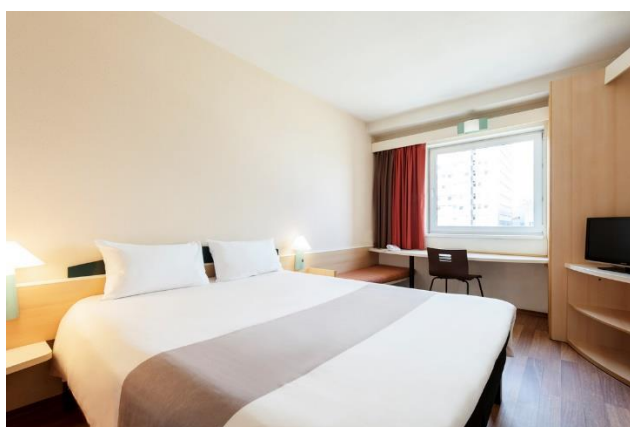

## HOTEL IN ŁÓDŹ

Address

Ibis Lodz Centrum  
Street Piłsudskiego 11  
90-368 ŁÓDŹ

Single room

Double room